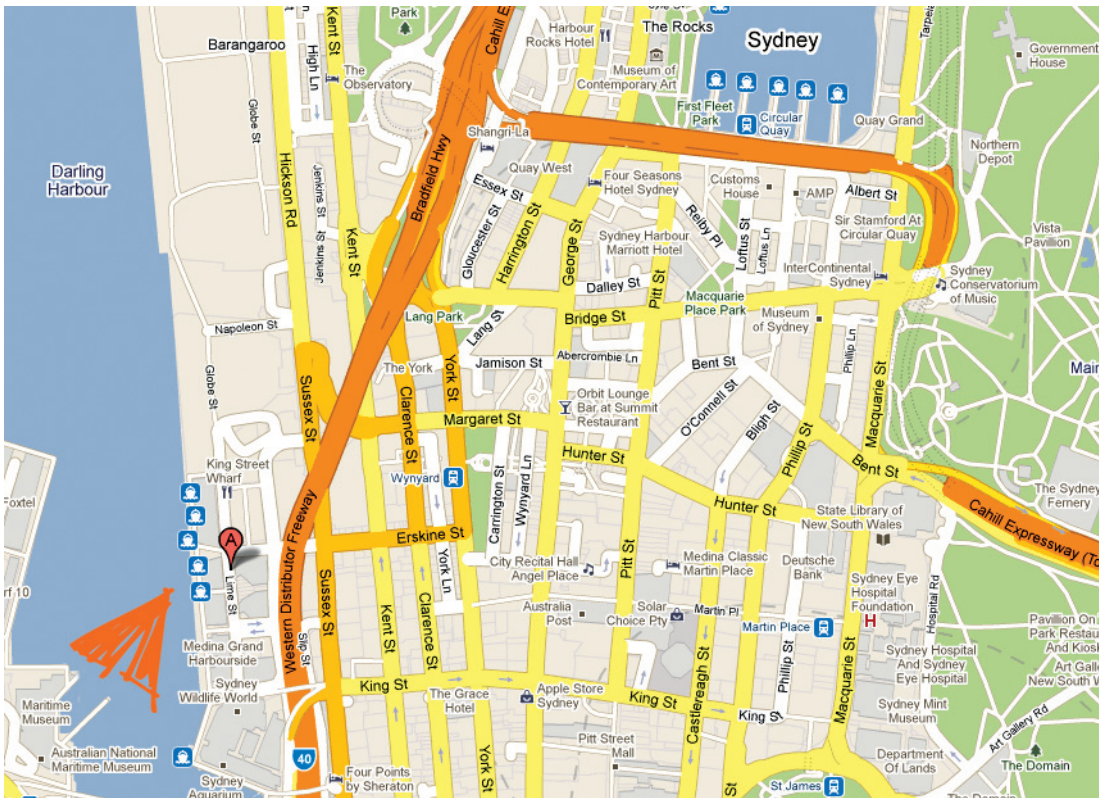

Contact information - where to find us

Arterial Marketing

A: 21/26a Lime St, Sydney
NSW 2000, Australia.

T: +61 2 8001 1900

F: +61 2 8001 1901

E: info@arterial.com.au

CITY OF SYDNEY